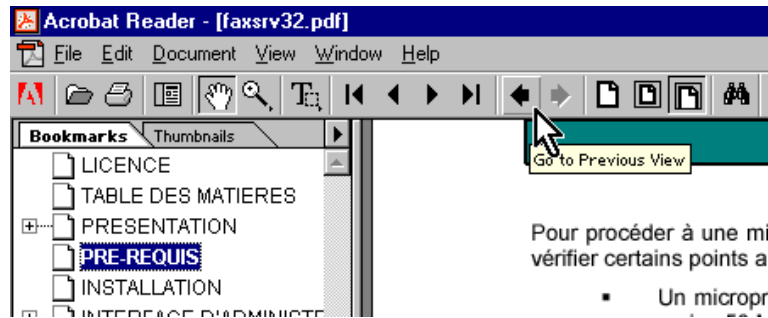

USING THE MANUALS

Navigating through the documents

Click on a bookmark to navigate quickly in the document.

If you click on an inter-document link in one of the manual, your current manual will be closed and the desired one opened.